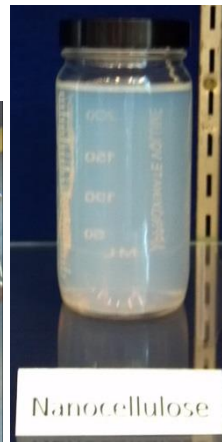

Nanocellulose