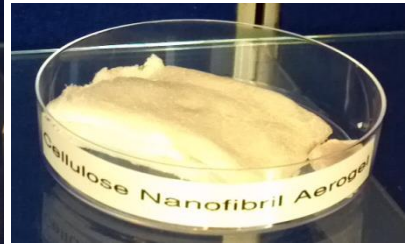

Chop saw

Denis contemplating his next planer

This is a full-size picture of an object that is over 400 years old. FPL helped owners treat the object to preserve it.

Air-cannon

End of 'projectile'

Some samples that didn't make it

Panel from recycled cardboard and cow manure
Uses: hollow-core doors, modular furniture, theater stage sets

Nanocellulose

Cellulose Nanofibril Aerogel